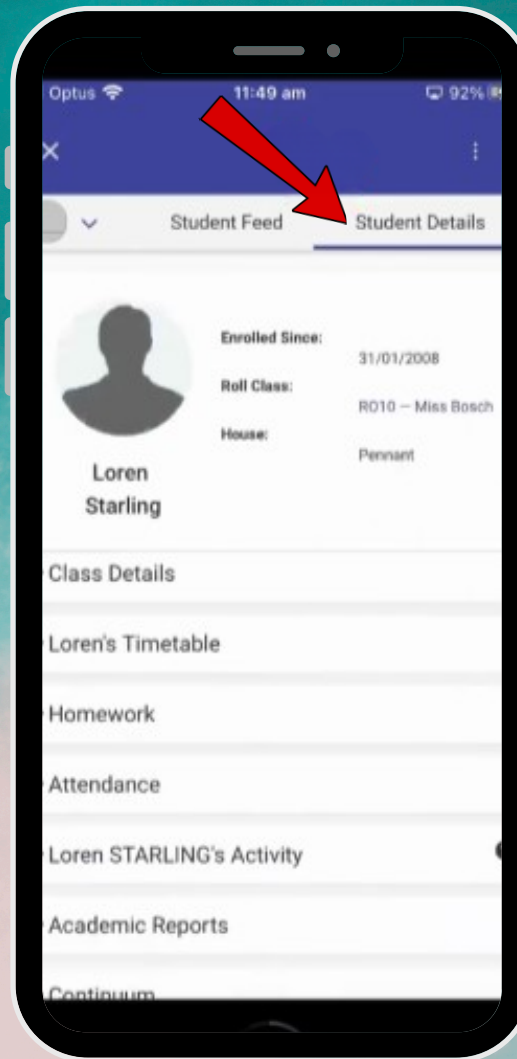

# How to access your reports on Sentral App

**1** Click on your child's profile picture

**2** Click on 'Student Details' tab

**3** Click on 'Academic Reports'