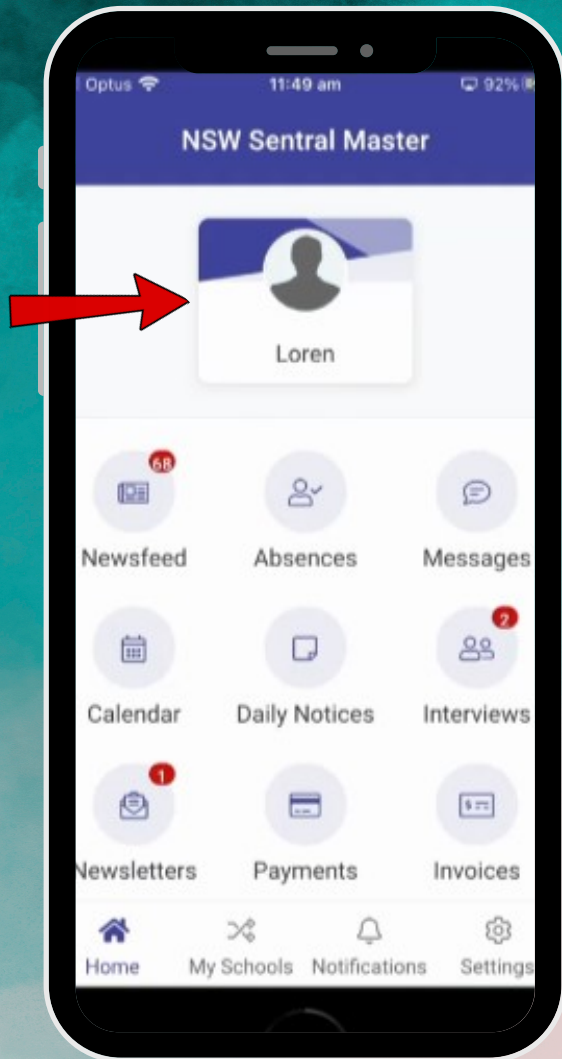

# How to access your reports on Sentral App

**1** Click on your child's profile picture

**2** Click on 'Student Details' tab

**3** Click on 'Academic Reports'