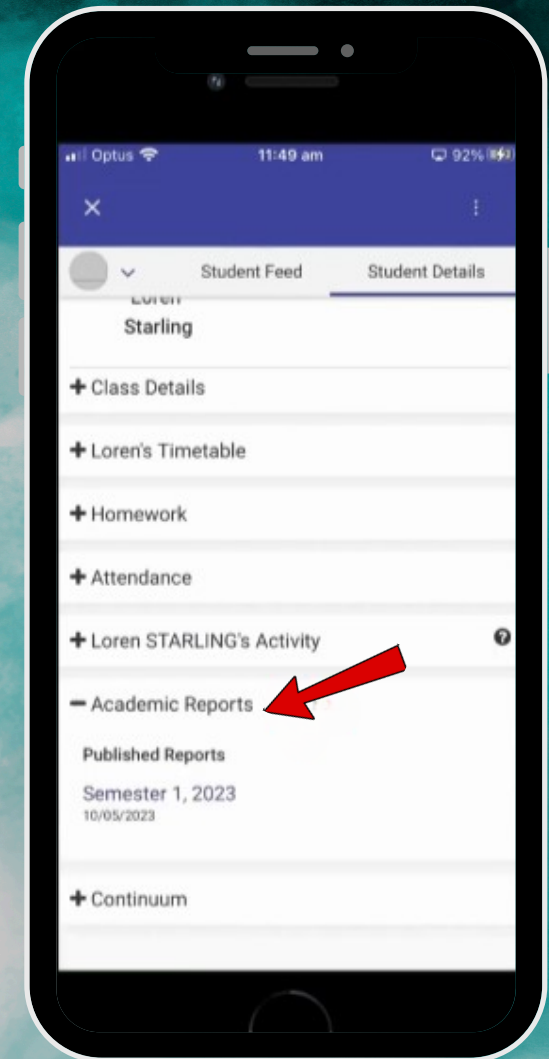

# How to access your reports on Sentral App

**1** Click on your child's profile picture

**2** Click on 'Student Details' tab

**3** Click on 'Academic Reports'