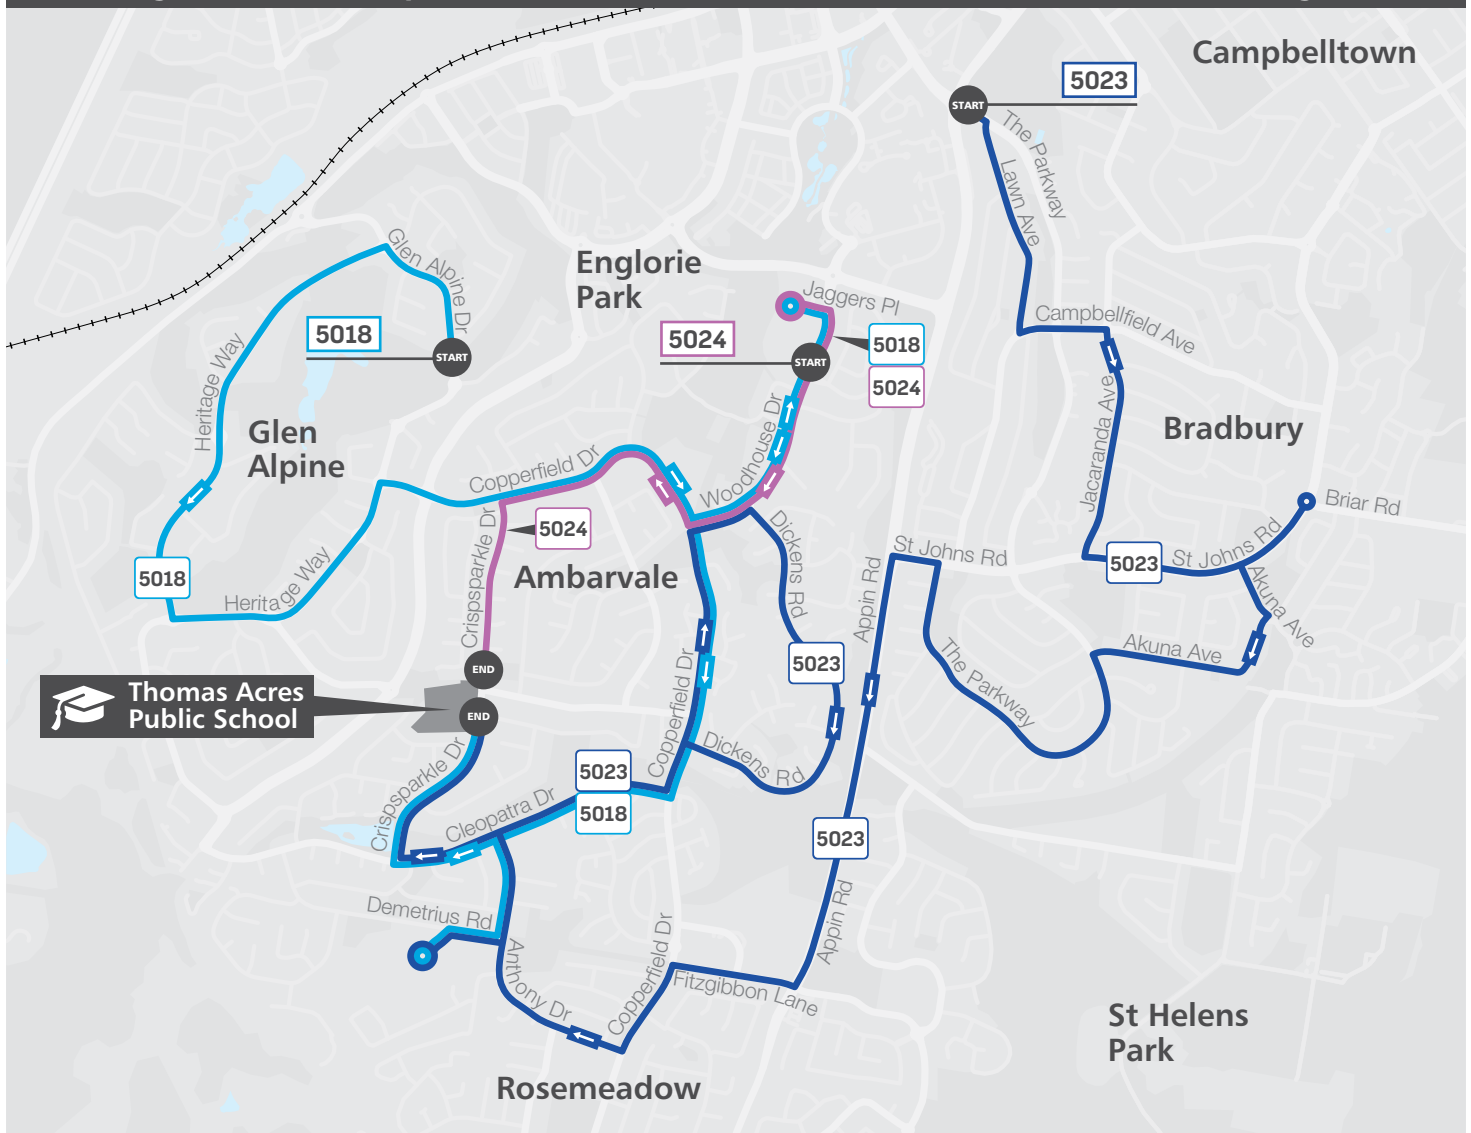

Thomas Acres Public School Timetable

Effective 20 November 2023

Morning services

5018 From Glen Alpine

Glen Alpine Glen Alpine Dr opp Gledswood Pl	08:03
Ambarvale Campbelltown Church of Christ, Woodhouse Dr	08:13
Ambarvale Thomas Reddall High School	08:16
Rosemeadow John Therry Catholic School	08:24
Thomas Acres Public School Crispsparkle Dr	08:28

5023 From Bradbury

Bradbury Fetterplace Aquatic Centre, The Parkway	08:04
Rosemeadow John Therry Catholic School	08:26
Ambarvale Dickens Rd at Woodhouse Dr	08:37
Thomas Acres Public School Crispsparkle Dr	08:47

5024 From Ambarvale

Ambarvale Thomas Reddall High School, Woodhouse Dr	08:12
Ambarvale Amber Cottage, Crispsparkle Dr (opp)	08:19

Morning bus route map

Page 1 of 2

The bus services contained in this timetable are run by Transit Systems.

For the most up-to-date times and travel options, use the Trip Planner or Departures at transportnsw.info. There may be more travel options available than those shown in this timetable.

Times are shown in 24-hour time (e.g. 5am = 05:00, 5pm = 17:00).

Information contained in this timetable is subject to change without notice. It does not include times for minor stops, short term changes, real-time information or any disruption alerts.