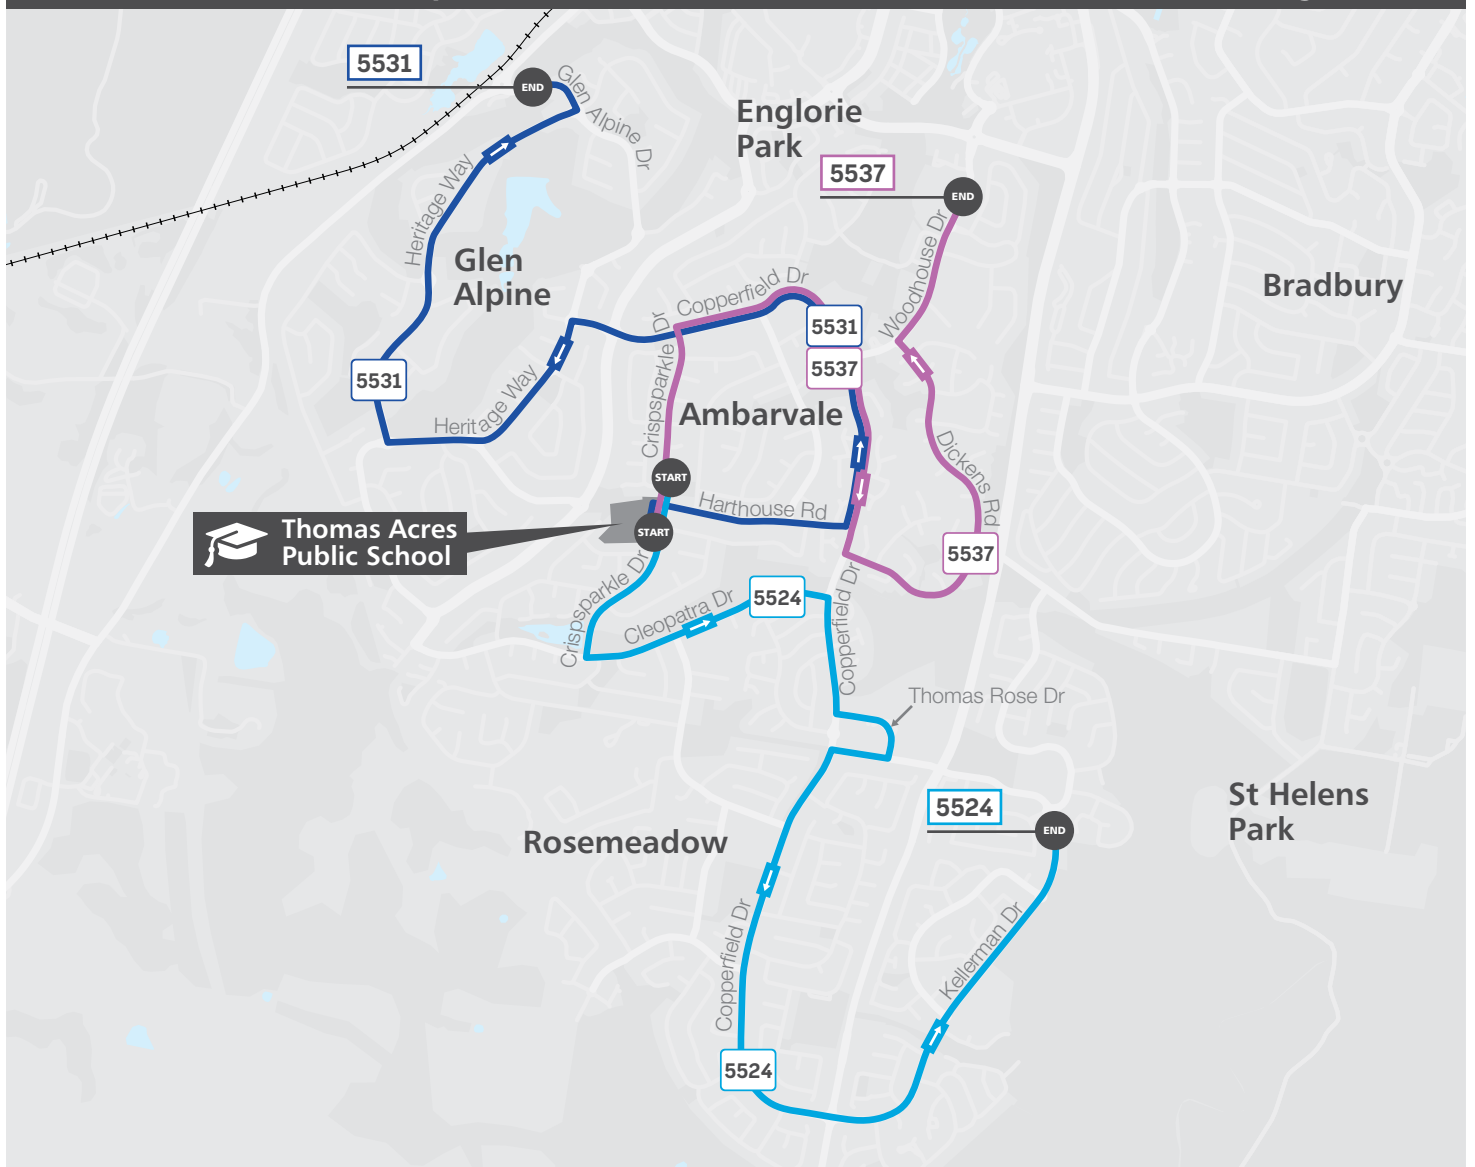

Thomas Acres Public School Timetable

Effective 20 November 2023

Afternoon services

5524 To St Helens Park	
Ambarvale Amber Cottage, Crispsparkle Dr (opp)	15:07
Ambarvale High School Thomas Rose Dr	15:15
Rosemeadow Heydon Park, Copperfield Dr (opp)	15:17
St Helens Park Kellerman Dr before St Helens Park Dr	15:24

5531 To Glen Alpine	
Thomas Acres Public School Crispsparkle Dr	15:02
Ambarvale Public School Copperfield Dr (opp)	15:07
Glen Alpine Glen Alpine Dr before Dovedale Cl	15:16

5537 To Ambarvale	
Thomas Acres Public School Crispsparkle Dr	15:12
Ambarvale Thomas Reddall High School, Woodhouse Dr	15:26

Afternoon bus route map

The bus services contained in this timetable are run by Transit Systems.

For the most up-to-date times and travel options, use the Trip Planner or Departures at transportnsw.info. There may be more travel options available than those shown in this timetable.

Times are shown in 24-hour time (e.g. 5am = 05:00, 5pm = 17:00).

Information contained in this timetable is subject to change without notice. It does not include times for minor stops, short term changes, real-time information or any disruption alerts.