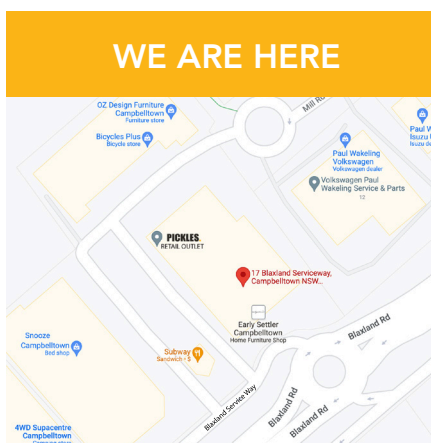

We are located at
8b/17 Blaxland Serviceway, Campbelltown
PLEASE REFER TO THE PICKLES SCHOOLWEAR WEBSITE
FOR OPENING HOURS

We recommend booking a **uniform appointment** to avoid long wait times. Appointments can be made via the Pickles website by selecting your school from the SHOP ONLINE SCHOOLS drop down menu.